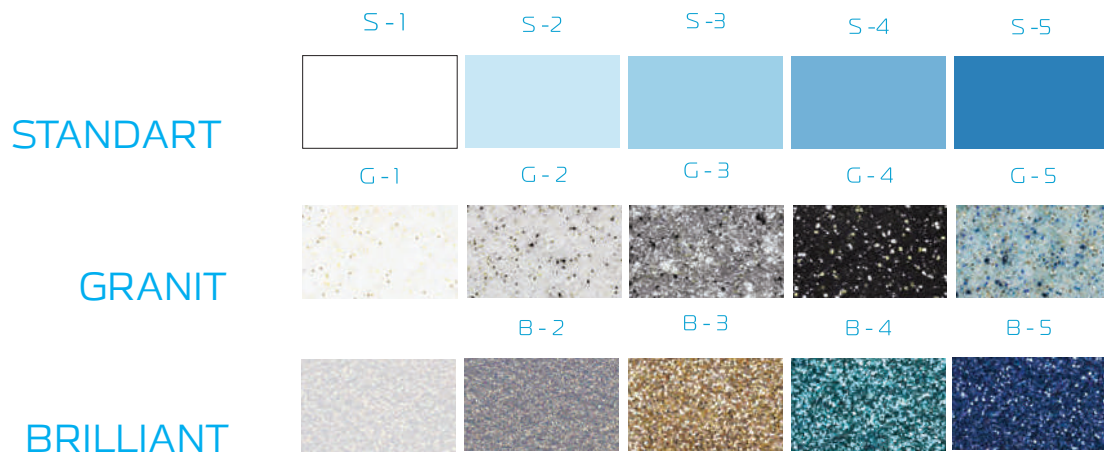

1. Büfa – Swim-NPG gelcoats
2. Büfa – Swim-NPG gelcoats
3. Vinyl ester resins Büfa + powder mat
4. Vinyl ester resins Büfa + powder mat
5. Polyester resins Büfa + emulsion mat
6. Polyester resins Büfa + emulsion mat
7. Polyester resins Büfa + emulsion mat
8. Polyester resins Büfa + textile glass
9. Polyester resins Büfa + textile glass
10. Polyester resins Büfa + textile glass
11. Supporting frame
12. Polyester resins Büfa + emulsion mat + water resistance additives
13. Polyethylene honeycombs(option)
14. Insulation with polyurethane foam(option)